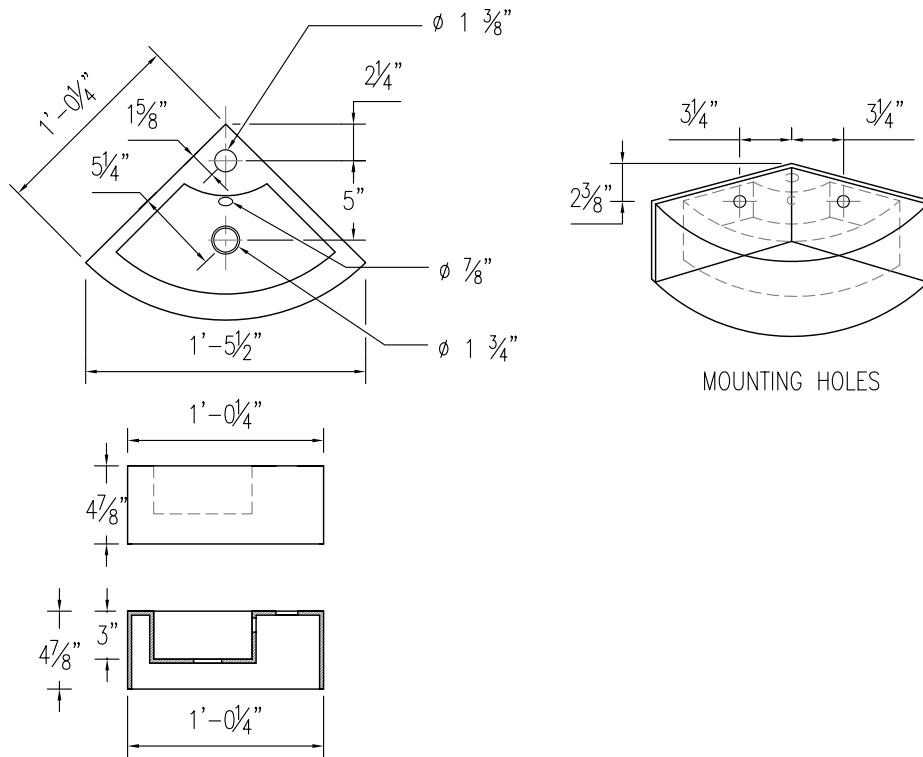

ELANTI COLLECTION

EC-9808

MOUNTING HOLES

PRODUCT DIAGRAM