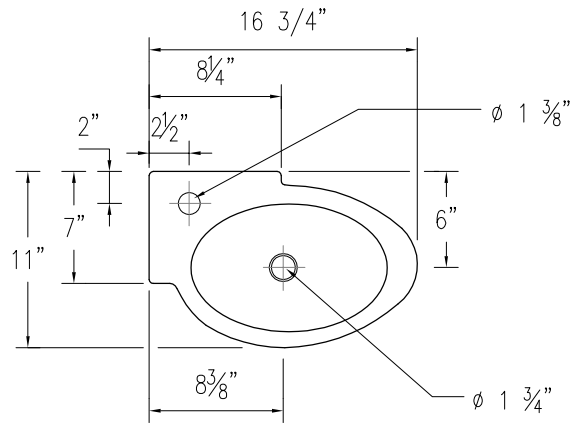

### 1603-R

SIDE VIEW

FRONT VIEW

MOUNTING HOLES

## PRODUCT DIAGRAM