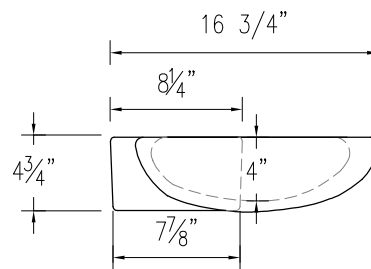

### 1603-R

SIDE VIEW

FRONT VIEW

MOUNTING HOLES

## PRODUCT DIAGRAM