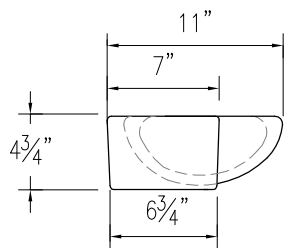

### 1603-R

SIDE VIEW

FRONT VIEW

MOUNTING HOLES

## PRODUCT DIAGRAM