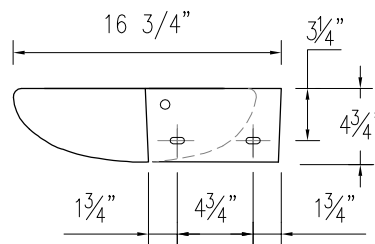

### 1603-R

SIDE VIEW

FRONT VIEW

MOUNTING HOLES

## PRODUCT DIAGRAM